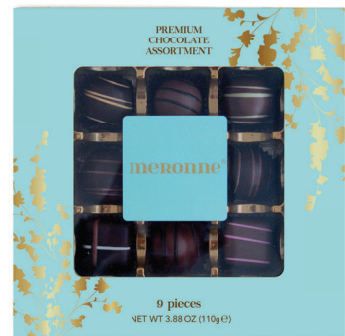

PREMIUM CHOCOLATE ASSORTMENT

Premium chocolates presented in a charming window box.

PREMIUM CHOCOLATE ASSORTMENT MILK & DARK CHOCOLATE

Barcode: 8681042203530

NET WEIGHT: 110g
Packing: 12pcs/carton
Pallet: 6 Ti x 15 Hi